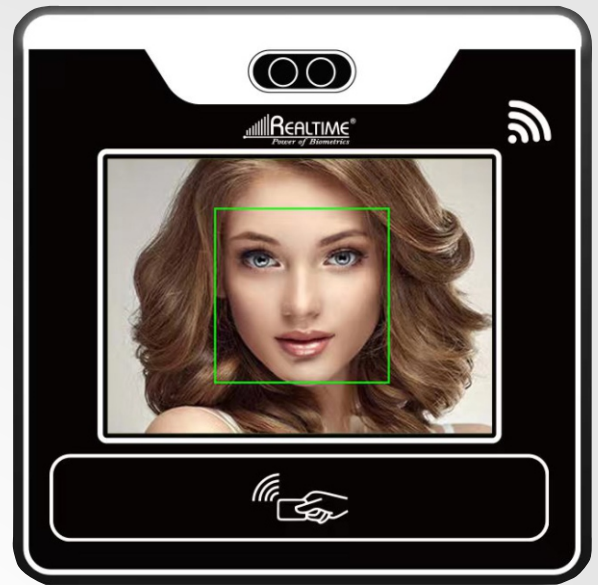

Battery Backup

Access Control

Wi-Fi

This powerful, dynamic technology

FACE | PIN | CARD | RECORD | TCP/IP | ACCESS CONTROL | BATTERY BACKUP | USB DISK

www.pioneerattendance.com

Face Recognition Attendance Access Control System

Realtime ProT304mini

HIGH SPEED LONG RANGE FACE RECOGNITION

Specifications

Face / Card / PIN capacity	1500
Record capacity	150000
Recognition way	Face, Card, Password
Speed	0.3 Sec
Language	English
Self-checking function	Yes
Face FAR/ FRR	0.001/0.1(%)
Recognition Speed	0.3s
Face intelligent update function	Yes
Recognition ways	1:1, 1:N
CPU	Quad-core
OS	LINUX
Camera	Dual camera
IR LED	Yes
LCD	3.5" inch HD Touch Screen
Infrared approach receiver	Yes
Touch screen	Yes
Communication	TCP/IP, U-disk, WIFI
Working voltage	DC12V Wide voltage design
Ambient light	0-50000Lux
Working temperature	0 ^o C-40 ^o C
Working humidity(RH)	20% ~ 80%
Door sensor(EN-MG)	Gate magnetic signal input
Alarm	Alarm output

Face

TCP/IP

Personal
Identity Number

4G
(External)

RFID
Reader

Access
Control

USB Disk

WiFi