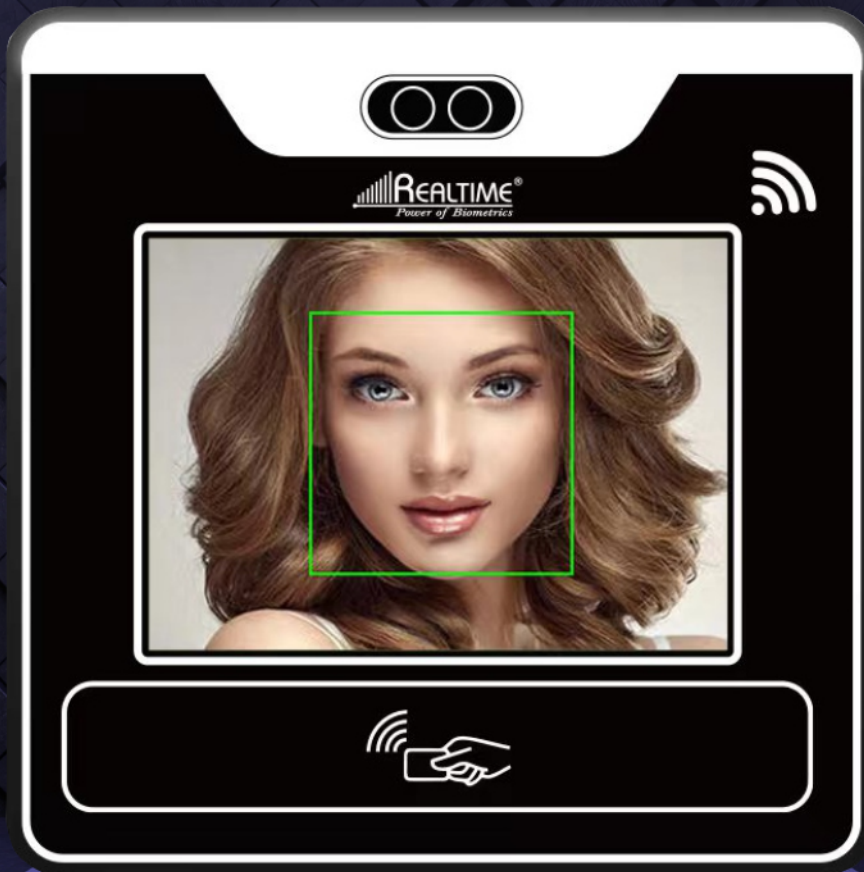

AI

REALTIME[®]
Power of Biometrics

"AI Face Recognition"

— modern technology and digital screens everywhere —

Pro T304mini

Face Capacity
1500

Card Capacity
1500

PIN Capacity
1500

Battery Backup

Access Control

Wi-Fi

This powerful, dynamic technology

FACE | PIN | CARD | RECORD | TCP/IP | ACCESS CONTROL | BATTERY BACKUP | USB DISK

www.pioneerattendance.com

Face Recognition Attendance Access Control System

Realtime ProT304mini

HIGH SPEED LONG RANGE FACE RECOGNITION

Specifications

Face / Card / PIN capacity	1500
Record capacity	150000
Recognition way	Face, Card, Password
Speed	0.3 Sec
Language	English
Self-checking function	Yes
Face FAR/ FRR	0.001/0.1(%)
Recognition Speed	0.3s
Face intelligent update function	Yes
Recognition ways	1:1, 1:N
CPU	Quad-core
OS	LINUX
Camera	Dual camera
IR LED	Yes
LCD	3.5" inch HD Touch Screen
Infrared approach receiver	Yes
Touch screen	Yes
Communication	TCP/IP, U-disk, WIFI
Working voltage	DC12V Wide voltage design
Ambient light	0-50000Lux
Working temperature	0 ^o C-40 ^o C
Working humidity(RH)	20% ~ 80%
Door sensor(EN-MG)	Gate magnetic signal input
Alarm	Alarm output